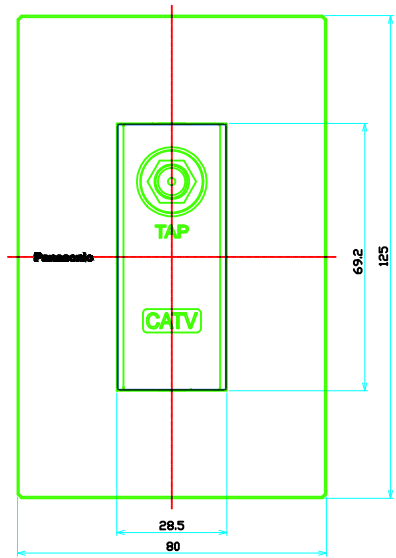

No	PART NO	DESCRIPTION	DIMENSION	MATERIAL	Q'TY	REMARK

PART NO	색상구분
WTEKP30111S	Silver
WTEKP30111Y	상표인 Gold
WTEKP30111A	Brown